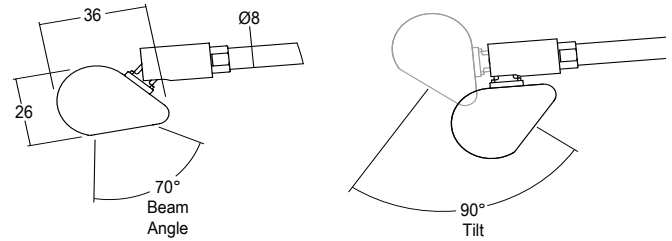

## Key Features

- Brand new choice of LED tapes with higher outputs
- New 90+ CRI option
- Very slim profile for minimal viewing angles
- Height adjustable with 90deg tilt head LED assembly is set deep within the profile for reduced glare
- Very lightweight
- High quality look and feel with machined end caps and brass arms
- Standard lengths and custom lengths available
- Frosted cover available for a more diffused wash
- Available with Switched, 1-10V, DMX or Dali drivers

## Specification

LED output options	LG1200 1200 lm/m		LG2000 2000 lm/m	
	Applications			
Description	Standard output tape		High output tape	
Colour Temperature	2000K / 2400K 5000K	2700K / 3000K 4000K	2000K / 2400K 5000K	2700K / 3000K 4000K
CRI	80+	90+	80+	90+
Delivered lumens / m	1200lm/m		2000lm/m	
Lumens per watt	115lm/w		111lm/w	
Voltage (V)	24V DC			
LED cut increments	100mm			
LED spacing	14.3mm			
Min length	230mm			
Max length*	3030mm			
LED	Osram Flex			
Watts / m	10.4W/m		18W/m	
LED lifetime	50,000hrs (to 70% lumen output)			
Max ambient temperature	45°C			
Materials	Silver anodised aluminium extrusion, aluminium machined end caps, brass arms and knuckle joints			
Cable length	Comes pre-wired with 2 single 500mm leads			
Accessories	Clear, frosted cover			
IP rating	IP40			

\* Shipping and practicalities of installation need to be considered when specifying long lengths

## Fixing Options and Dimensions

Product Length	Arms
230mm - 330mm	1
430mm - 1230mm	2
1330mm - 2130mm	3
2230mm - 3030mm	4