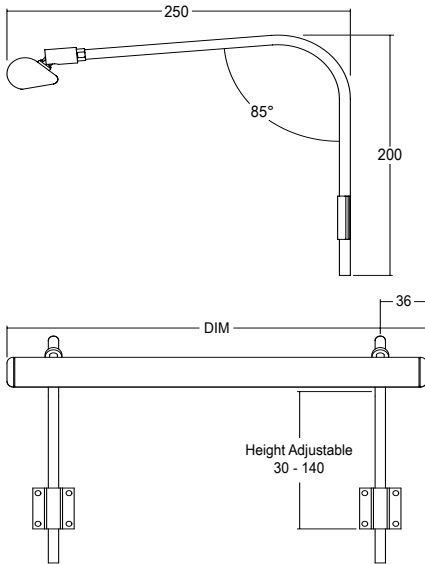

## Key Features

- Brand new choice of LED tapes with higher outputs
- New 90+ CRI option
- Very slim profile for minimal viewing angles
- Height adjustable with 90deg tilt head LED assembly is set deep within the profile for reduced glare
- Very lightweight
- High quality look and feel with machined end caps and brass arms
- Standard lengths and custom lengths available
- Frosted cover available for a more diffused wash
- Available with Switched, 1-10V, DMX or Dali drivers

## Specification

LED output options	LG1200 1200 lm/m		LG2000 2000 lm/m	
	Applications			
Description	Standard output tape		High output tape	
Colour Temperature	2000K / 2400K 5000K	2700K / 3000K 4000K	2000K / 2400K 5000K	2700K / 3000K 4000K
CRI	80+	90+	80+	90+
Delivered lumens / m	1200lm/m		2000lm/m	
Lumens per watt	115lm/w		111lm/w	
Voltage (V)	24V DC			
LED cut increments	100mm			
LED spacing	14.3mm			
Min length	230mm			
Max length*	3030mm			
LED	Osram Flex			
Watts / m	10.4W/m		18W/m	
LED lifetime	50,000hrs (to 70% lumen output)			
Max ambient temperature	45°C			
Materials	Silver anodised aluminium extrusion, aluminium machined end caps, brass arms and knuckle joints			
Cable length	Comes pre-wired with 2 single 500mm leads			
Accessories	Clear, frosted cover			
IP rating	IP40			

## Fixing Options and Dimensions

Product Length	Arms
230mm - 330mm	1
430mm - 1230mm	2
1330mm - 2130mm	3
2230mm - 3030mm	4